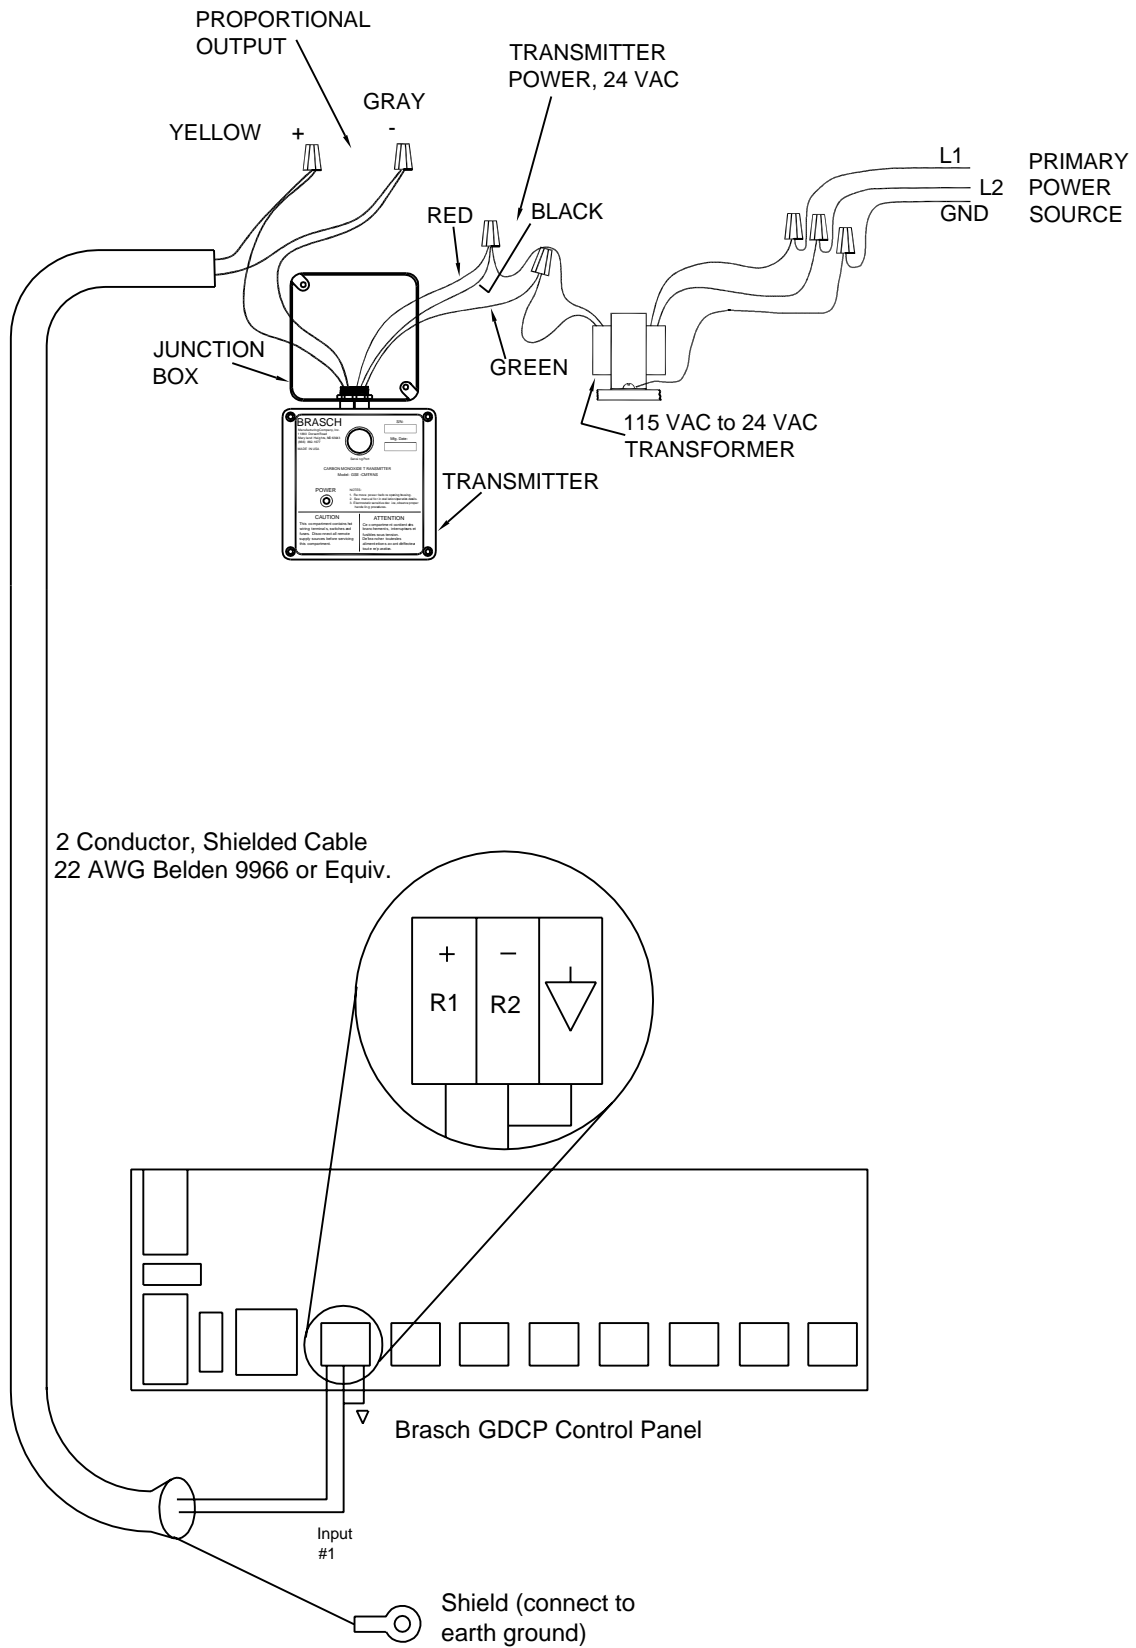

Brasch GDCP Control Panel Mounting Dimensions

Output wiring, Brasch GD/CP control panel.

Wirina. Model GSE Transmitter to Model GDCP Control Panel.