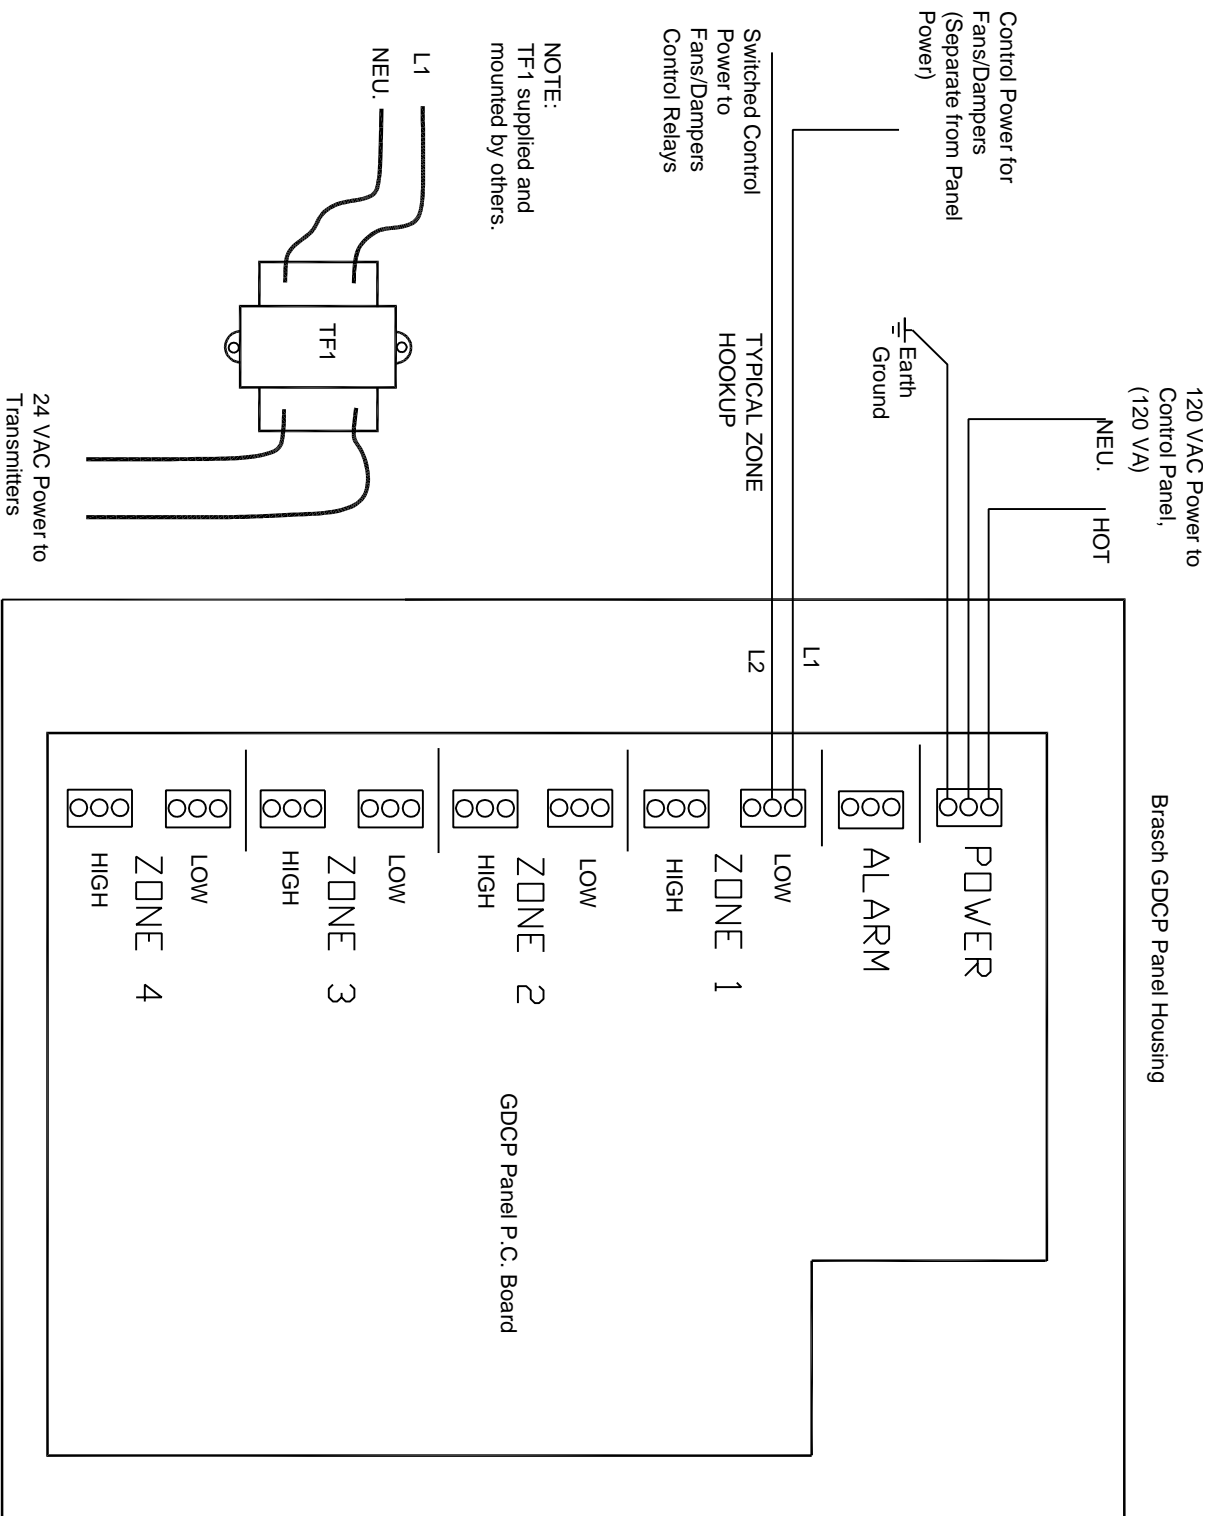

Brasch GDCP Control Panel Mounting Dimensions

Output wiring, Brasch GD/CP control panel.

Wirina. Model GSE Transmitter to Model GDCP Control Panel.